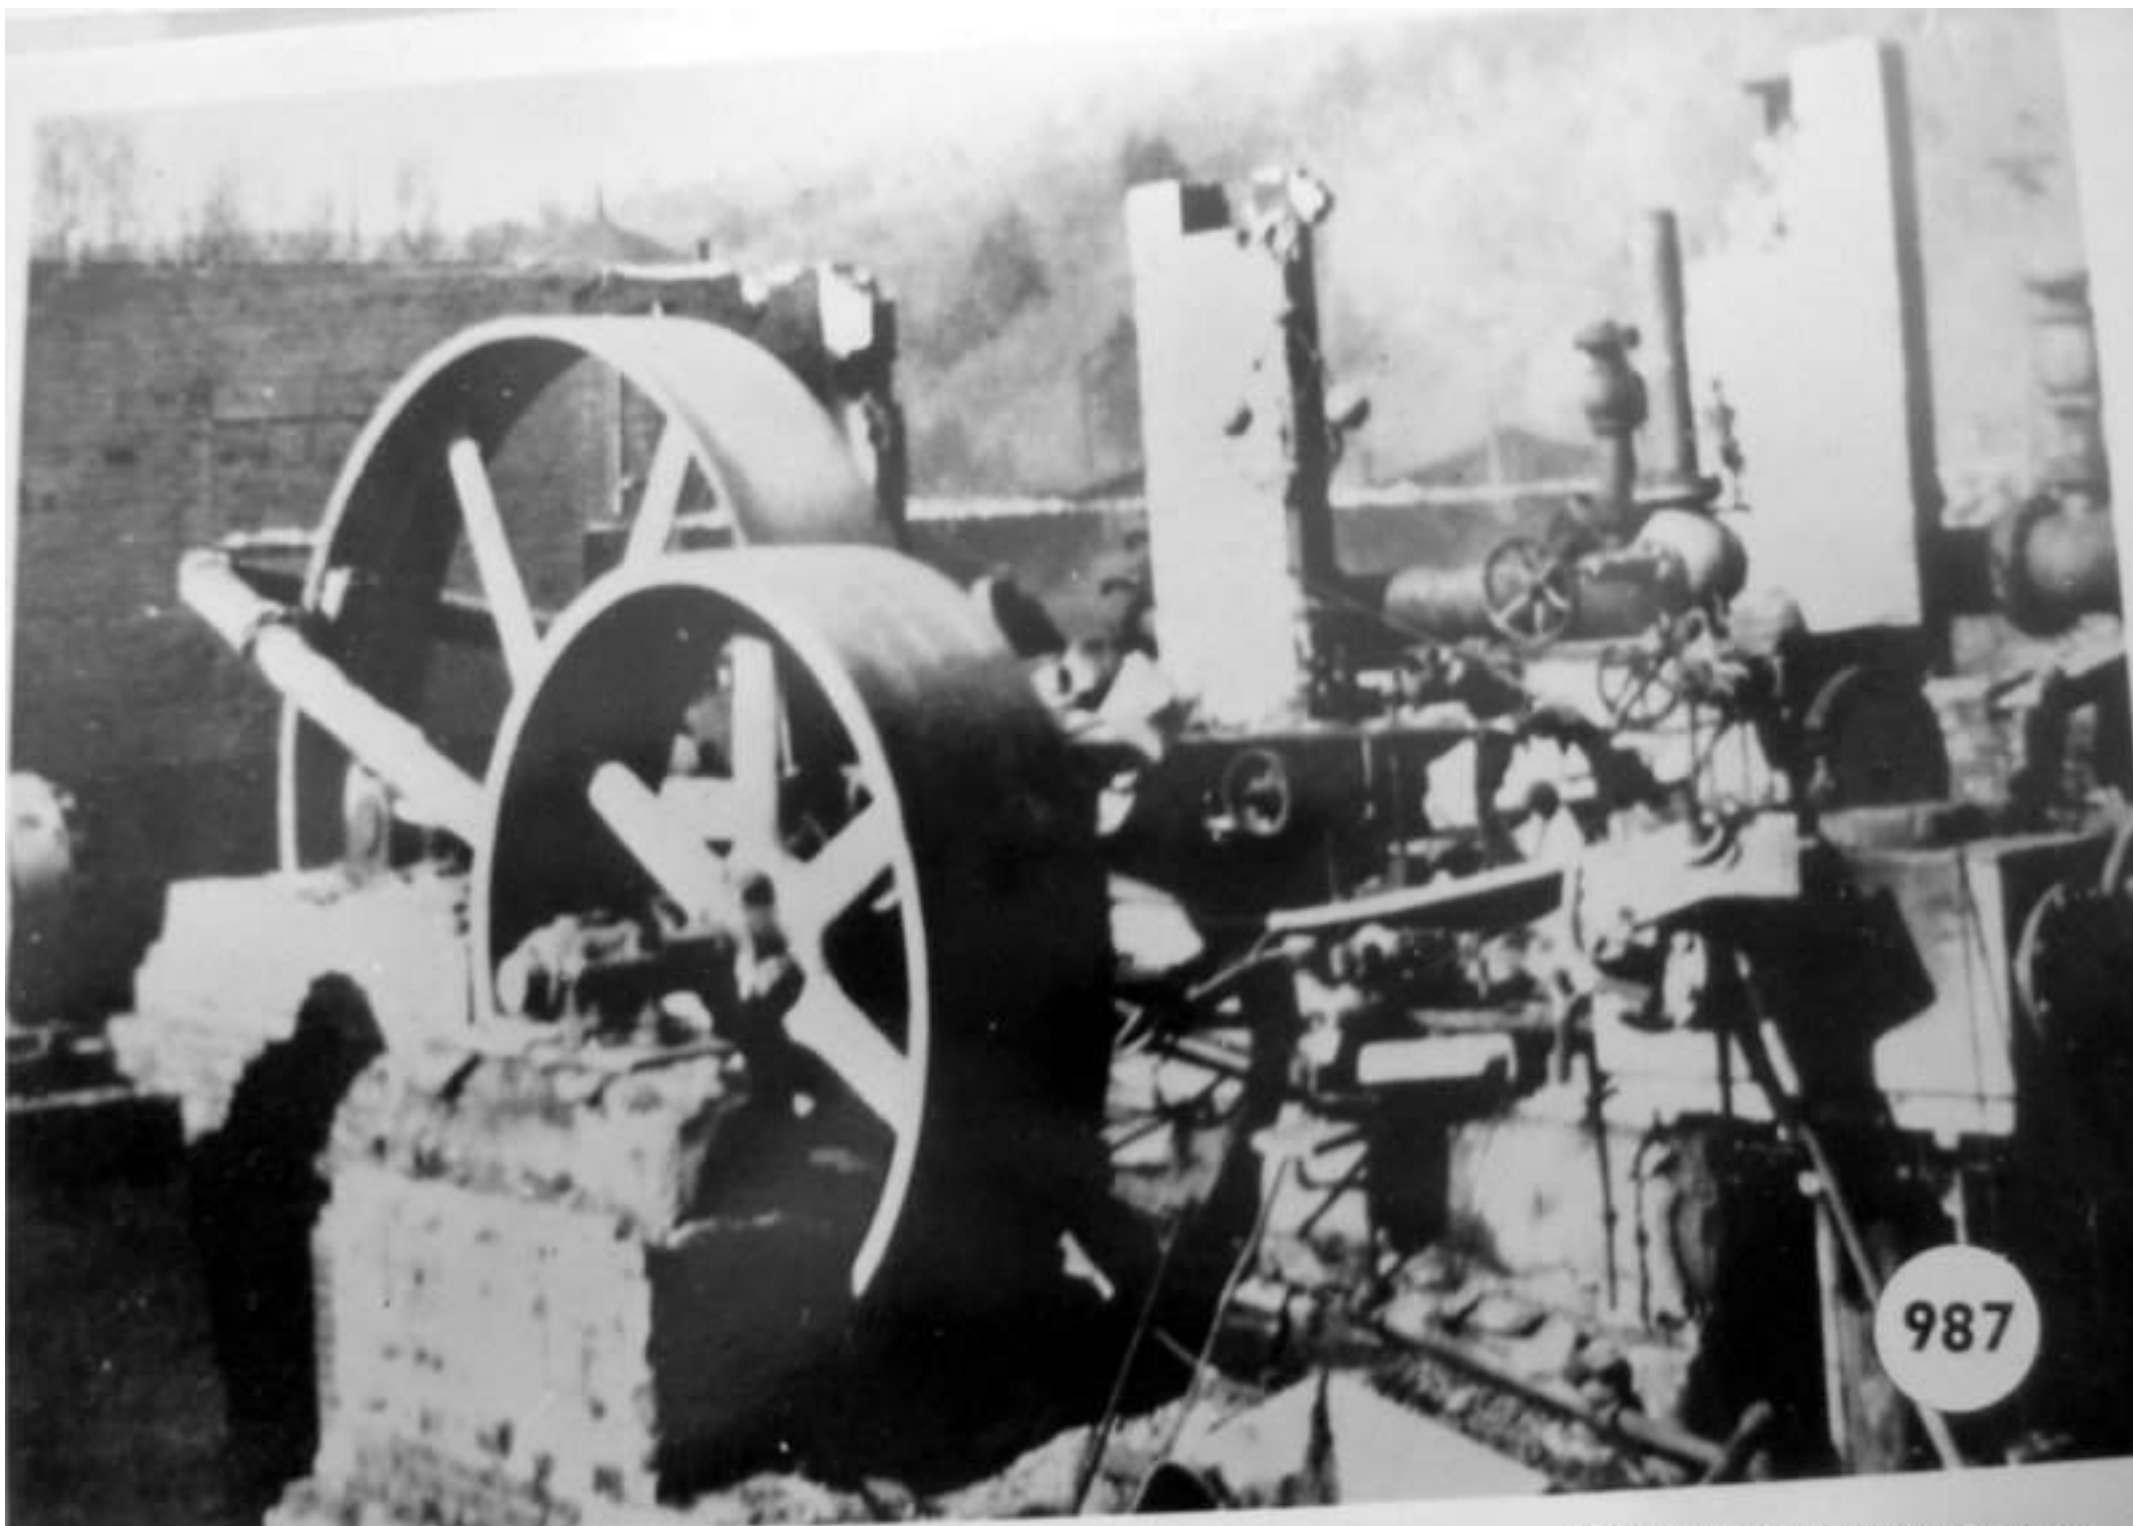

file

Date :

Subject :

Photo of machinery ruined in W. Va
Pulp & Paper Co Cass mill fire on
February 24, 1922

987

No. : 1059

Source : Everett Galtford

Original in the possession of :